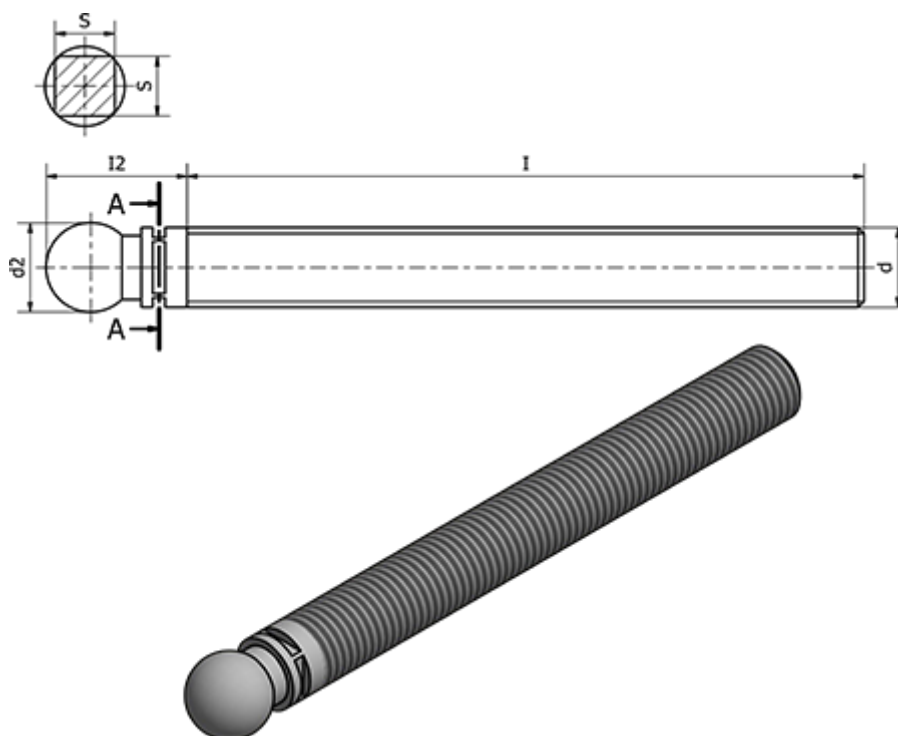

Article number: 2310322974

Description: E+G Stems Rustfast AISI 304
SMQ-14-SST-M16x108

Measures

Code	= 322974
d	= M16
d2	= 13.9
l	= 108
l2	= 19.7
S	= 12
Type	= SMQ-14-SST-M16x108
Weight in (g)	= 160